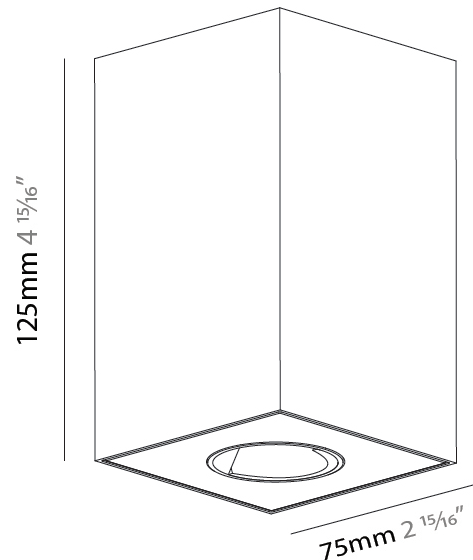

1. To build a product code in our configurator select the specify button on the base model # product page
2. To build a manual product code on this datasheet choose from the options listed below in blue font and add the suffix to the base model #

GENERAL

Series: Oiko Pro Square
Subseries: Oiko Pro Wallwash
Brand: Prolicht
Division: Architectural
Mounting Type: Surface
Mounting Location: Ceiling
Subcategory: Downlight

PHYSICAL

Shape: Square
Diameter (mm): 75
Diameter (in): 2 ¹⁵/₁₆
Height (mm): 125
Height (in): 4 ¹⁵/₁₆
Light Distribution: Direct
Weight (kg): 0.688
Fixture Finish: SSR / BKV / CWI / CRY / HAB / UFT / ITA / RUA / FTG / MYG / LOD / PUS / FRO / FUP / KIA / POP / BLS / SPG / MEY / GOH / GUM / CHC / COM / ABZ / JAG / OBR / MOS / ROR
Fixture Material: Metal

ELECTRICAL

Lamp Type: LED (Zhaga Standard)
Input Wattage (W): 12.9
Dimming: Tri-Mode (Non-Dimming and Phase Dimming (120Vac only) and 0-10V Dimming)
Driver Included: No
Driver Location: Remote
Driver Type: Constant Current - Universal
Driver Class: Class 2
Input Voltage (V): 120 - 277

LED

Number of LEDs: 1
Color Temperature (°K): 2700 / 3000 / 3500 / 4000
Max. Delivered Lumen (lm): 1244 / 1220 / 1278 / 1289
Nominal Lumen (lm): 1473 / 1468 / 1538 / 1552
CRI: >90 CRI
Lamp Life (hrs): 50000

OPTICAL

Adjustability: Fixed

RATINGS AND CERTIFICATIONS

Certified By: Certified for North American Standards
IP rating: IP20