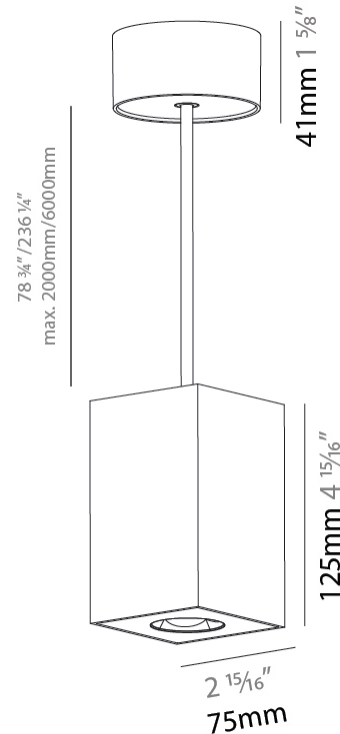

GENERAL

Series: Oiko Pro Square
Brand: Prolicht
Division: Architectural
Mounting Type: Suspension
Mounting Location: Ceiling
Subcategory: Pendant

PHYSICAL

Shape: Square
Length (mm): 75
Length (in): 2 ¹⁵/₁₆
Width (mm): 75
Width (in): 2 ¹⁵/₁₆
Height (mm): 125
Height (in): 4 ¹⁵/₁₆
Light Distribution: Direct
Weight (kg): 0.769

Fixture Finish: SSR / BKV / CWI / CRY / HAB / UFT / ITA / RUA / FTG / MYG / LOD / PUS / FRO / FUP / KIA / POP / BLS / SPG / MEY / GOH / GUM / CHC / COM / ABZ / JAG / OBR / MOS / ROR

Fixture Material: Metal
Cable Details: 2,000mm / 6,000mm Cable - Options : Transparent, Black, White, Red, Orange

ELECTRICAL

Lamp Type: LED (Zhaga Standard)
Input Wattage (W): 12.9
Dimming: Tri-Mode (Non-Dimming and Phase Dimming (120Vac only) and 0-10V Dimming)
Driver Included: No
Driver Location: Remote
Driver Type: Constant Current - Universal
Driver Class: Class 2
Input Voltage (V): 120 - 277
Constant Current (MA): 350

LED

Color Temperature (°K): 2700 / 3000 / 3500 / 4000
Max. Delivered Lumen (lm): 1218 / 1214 / 1272 / 1283
Nominal Lumen (lm): 1473 / 1468 / 1538 / 1552
CRI: >90 CRI
Lamp Life (hrs): 50000

OPTICAL

Reflector°: 34
Adjustability: Fixed

RATINGS AND CERTIFICATIONS

Certified By: Certified for North American Standards
IP rating: IP20