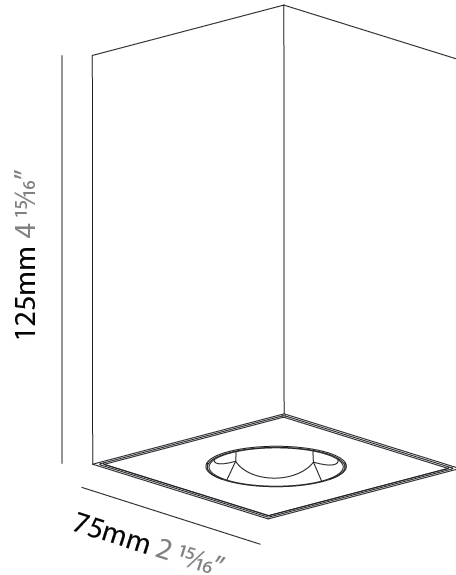

1. To build a product code in our configurator select the specify button on the base model # product page
2. To build a manual product code on this datasheet choose from the options listed below in blue font and add the suffix to the base model #

GENERAL

Series: Oiko Pro Square
Brand: Prolicht
Division: Architectural
Mounting Type: Surface
Mounting Location: Ceiling
Subcategory: Downlight

PHYSICAL

Shape: Square
Length (mm): 75
Length (in): 2 ¹⁵/₁₆
Width (mm): 75
Width (in): 2 ¹⁵/₁₆
Height (mm): 125
Height (in): 4 ¹⁵/₁₆
Light Distribution: Direct
Weight (kg): 0.631
Fixture Finish: SSR / BKV / CWI / CRY / HAB / UFT / ITA / RUA / FTG / MYG / LOD / PUS / FRO / FUP / KIA / POP / BLS / SPG / MEY / GOH / GUM / CHC / COM / ABZ / JAG / OBR / MOS / ROR
Fixture Material: Metal

ELECTRICAL

Lamp Type: LED (Zhaga Standard)
Input Wattage (W): 12..9
Dimming: Tri-Mode (Non-Dimming and Phase Dimming (120Vac only) and 0-10V Dimming)
Driver Included: No
Driver Location: Remote
Driver Type: Constant Current - Universal
Driver Class: Class 2
Input Voltage (V): 120 - 277
Constant Current (MA): 350

LED

Color Temperature (°K): 2700 / 3000 / 3500 / 4000
Max. Delivered Lumen (lm): 1377 / 1372 / 1438 / 1451
Nominal Lumen (lm): 1473 / 1468 / 1538 / 1552
CRI: >90 CRI
Lamp Life (hrs): 50000

OPTICAL

Beam Angle: 60
Adjustability: Fixed

RATINGS AND CERTIFICATIONS

Certified By: Certified for North American Standards
IP rating: IP20